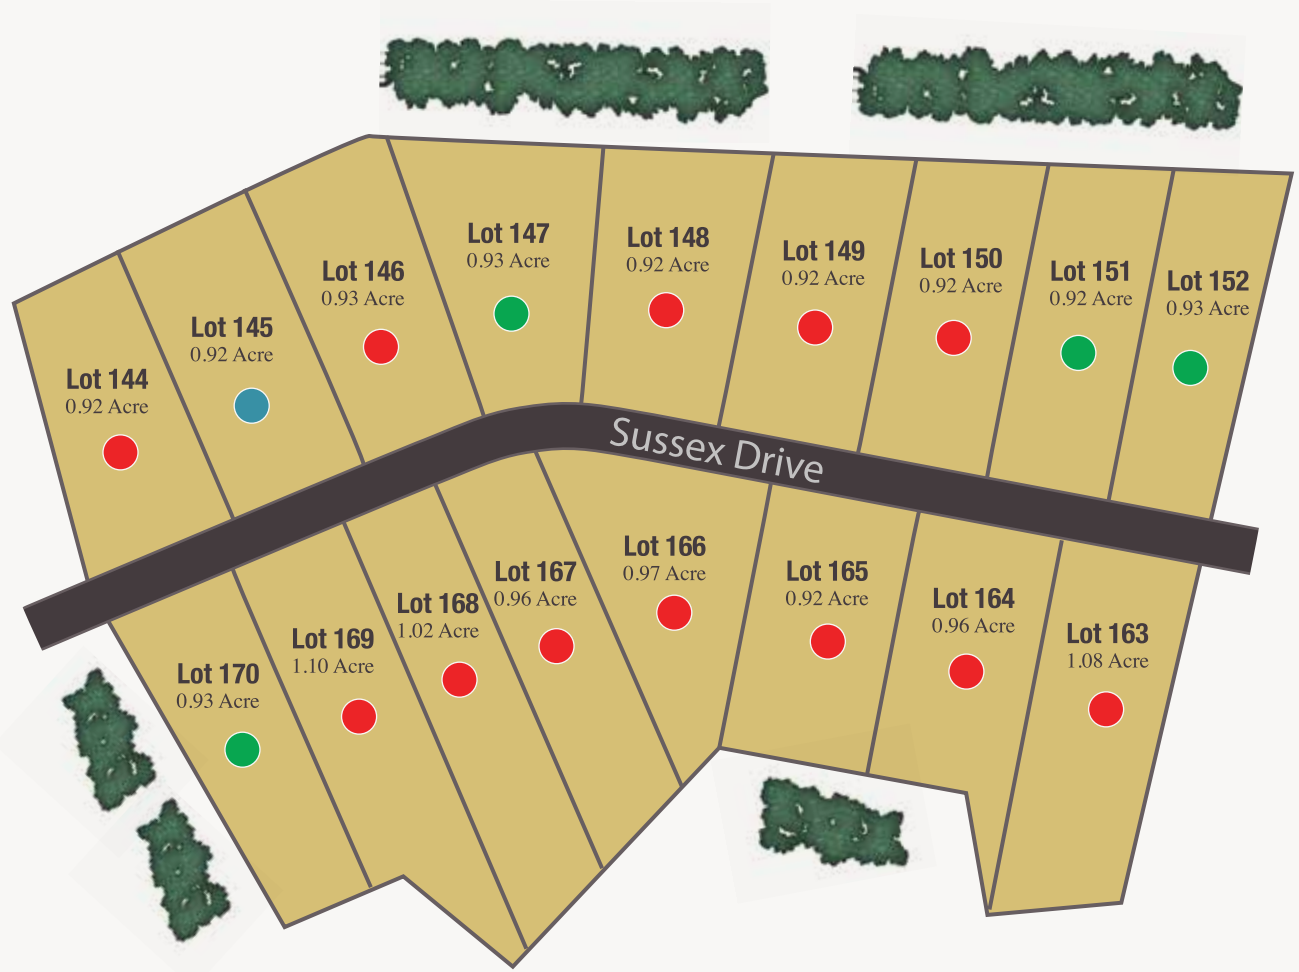

AMBERFIELD

at Falling Waters

PHASE 7A

TREES SHOWN FOR ILLUSTRATIVE PURPOSES ONLY.

- AVAILABLE
- HOLD
- SOLD
- QUICK DELIVERY

05/23/2024

AMBERFIELD

at Falling Waters

PHASE 7B

TREES SHOWN FOR ILLUSTRATIVE PURPOSES ONLY.

● AVAILABLE
 ● HOLD
 ● SOLD
 ● QUICK DELIVERY

05/23/2024